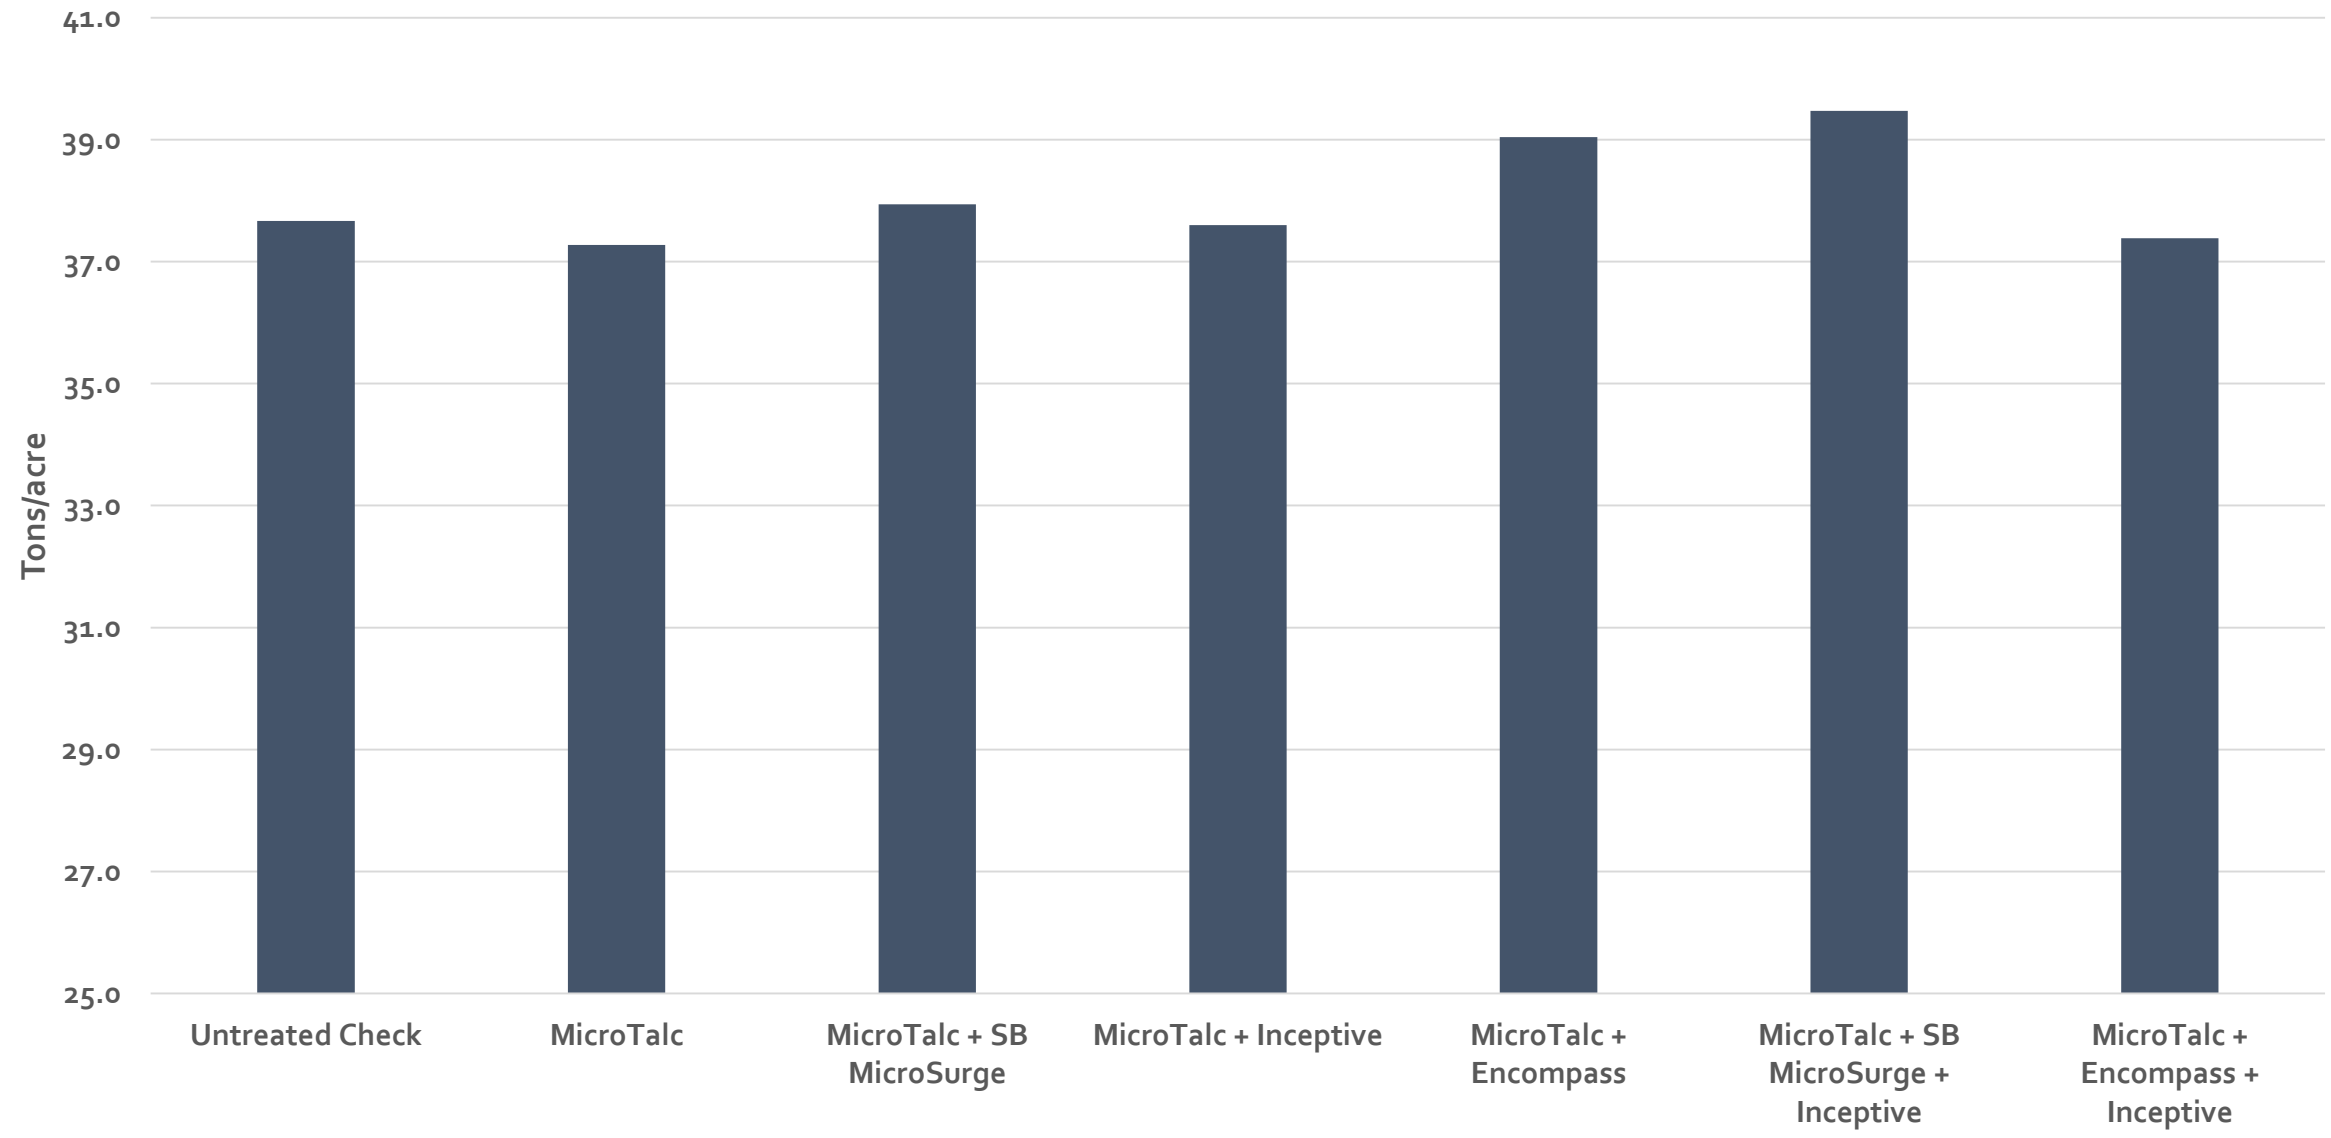

LSD (p=0.10): Ns
CV: 7.54

Root Yield