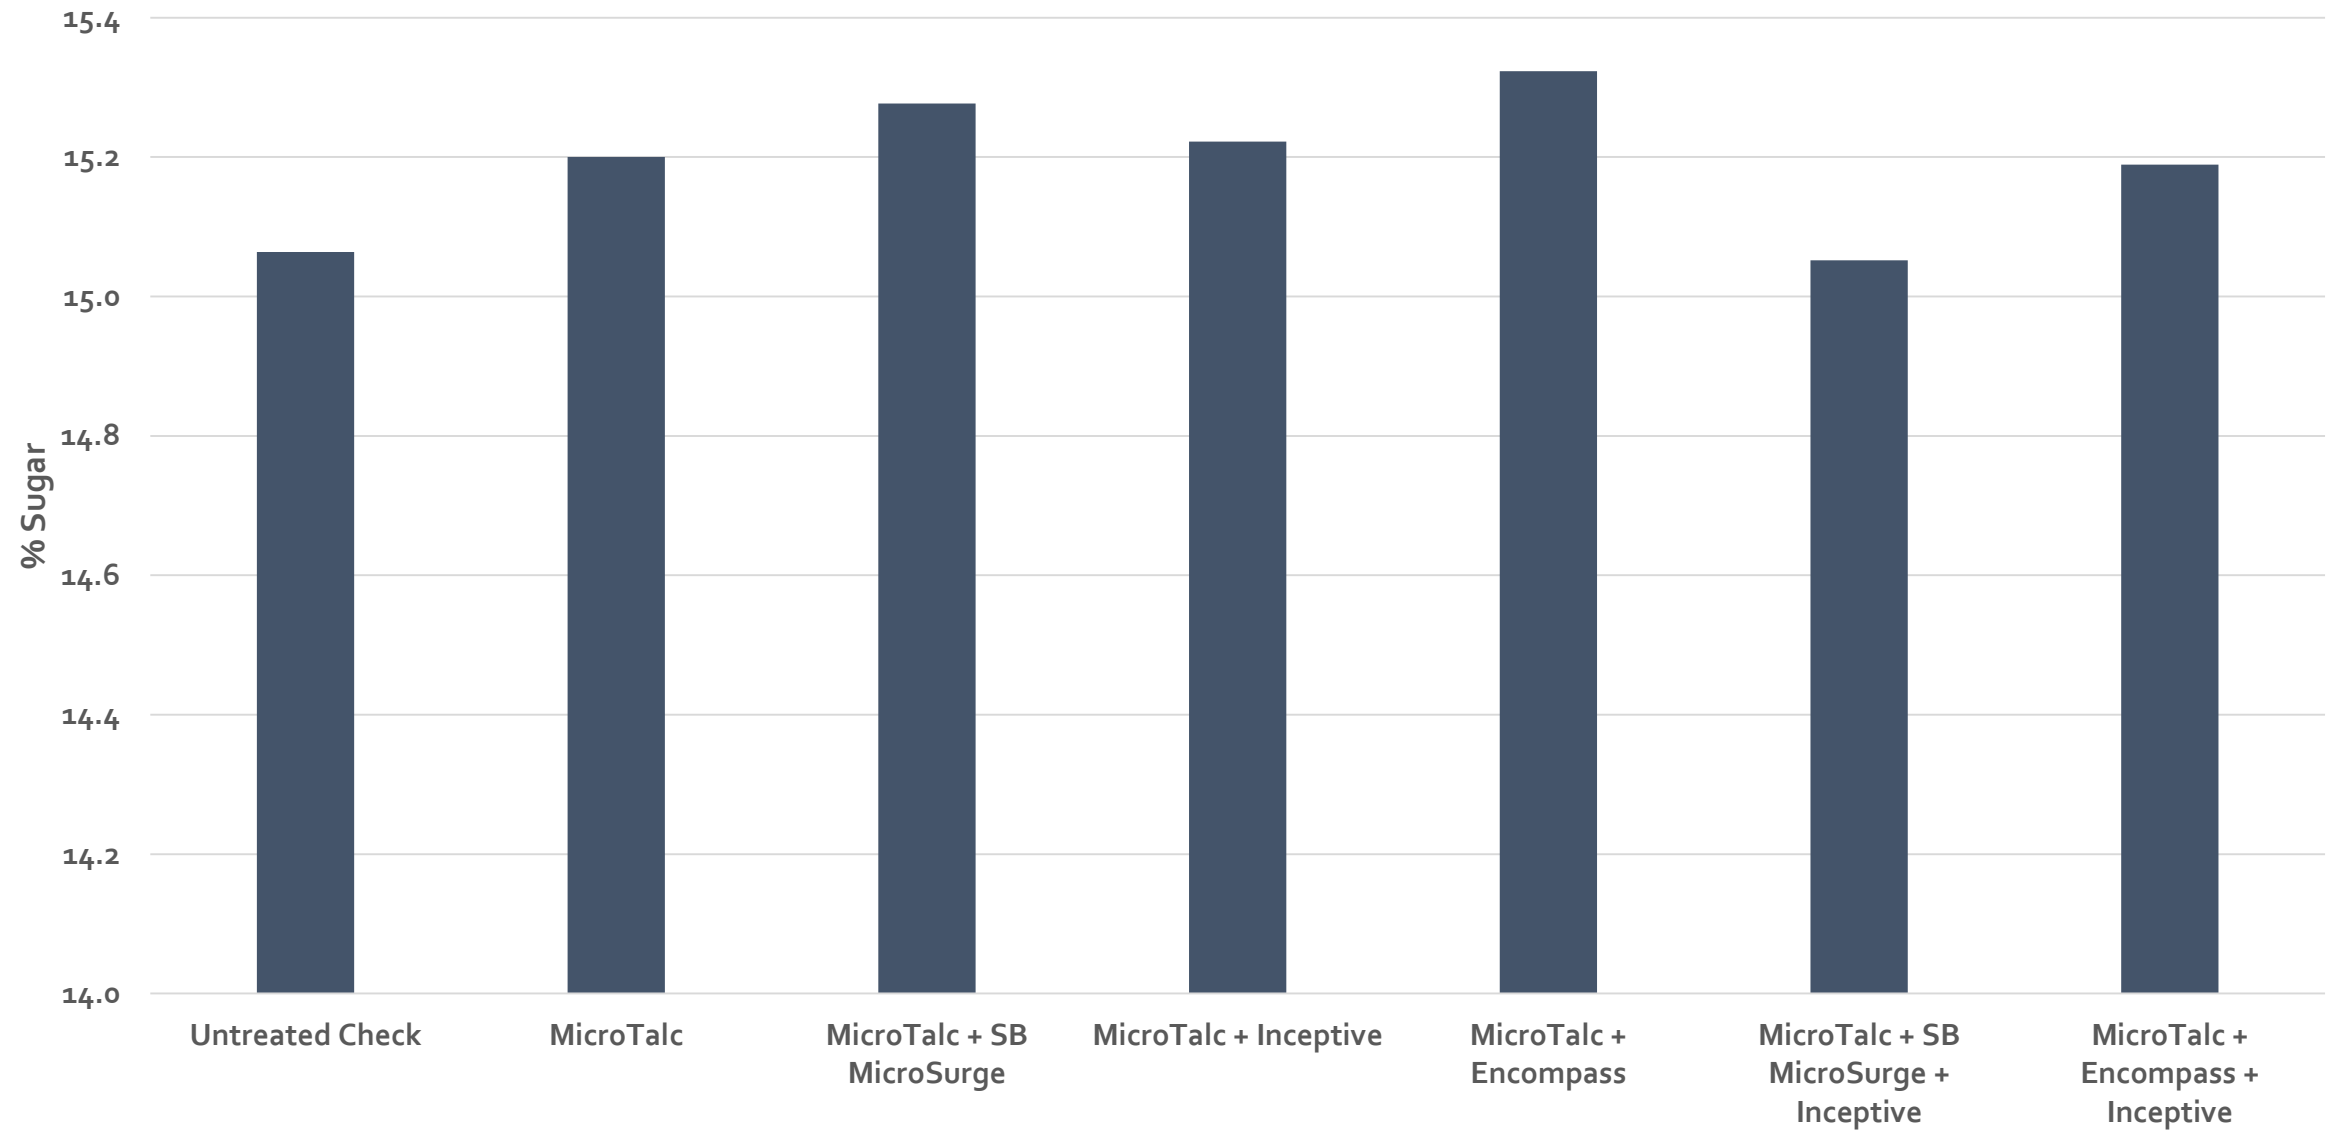

# Trial Info.

- Planted: May 15, 2019
- Harvested: September 23, 2019
  
- Variety: Beta 7727
  
- Location: Sec. 24, NE ¼; Elbow Lake Twp., Grant County
  
- *All results were not statistically different.*

LSD (p=0.10): NS  
CV: 2.48

# % Sugar

LSD (p=0.10): Ns  
CV: 7.54

# Recoverable Sugar per Ton

LSD (p=0.10): NS  
CV: 8.45